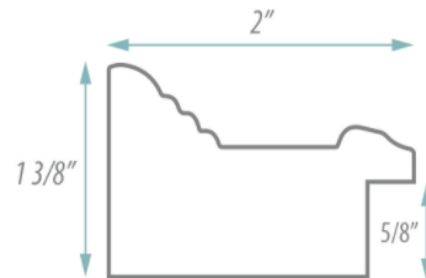

SPECIFICATION SHEET

FRAMED MIRROR

MODEL#: FM 79764-24X36

FRAMED MIRRORS COLLECTION

FEATURES:

- ONE 24X36" HIGH RESOLUTION SILVER PLATE GLASS MIRROR SIZE W/ DECORATIVE FRAME.
- "WALL HUGGER" HANGER FOR MOUNTING INCLUDED.
- STANDARD MOUNTING STYLE IS VERTICAL. FOR HORIZONTAL, PLEASE SPECIFY WHEN ORDERING.
- PACKED IN FOUR WALL (FOLDED DOUBLE WALL) CORRUGATION.
- STYLE: CLASSIC
- COLOR: BLACK/SILVER
- FINISH: ACCENT/MATTE

MIRROR FINISHES:

- FLAT POLISHED EDGE
- BEVELED EDGE

OVERALL SIZE DIMENSION: 28" WIDE X 40" HIGH X 1 3/8" DEEP